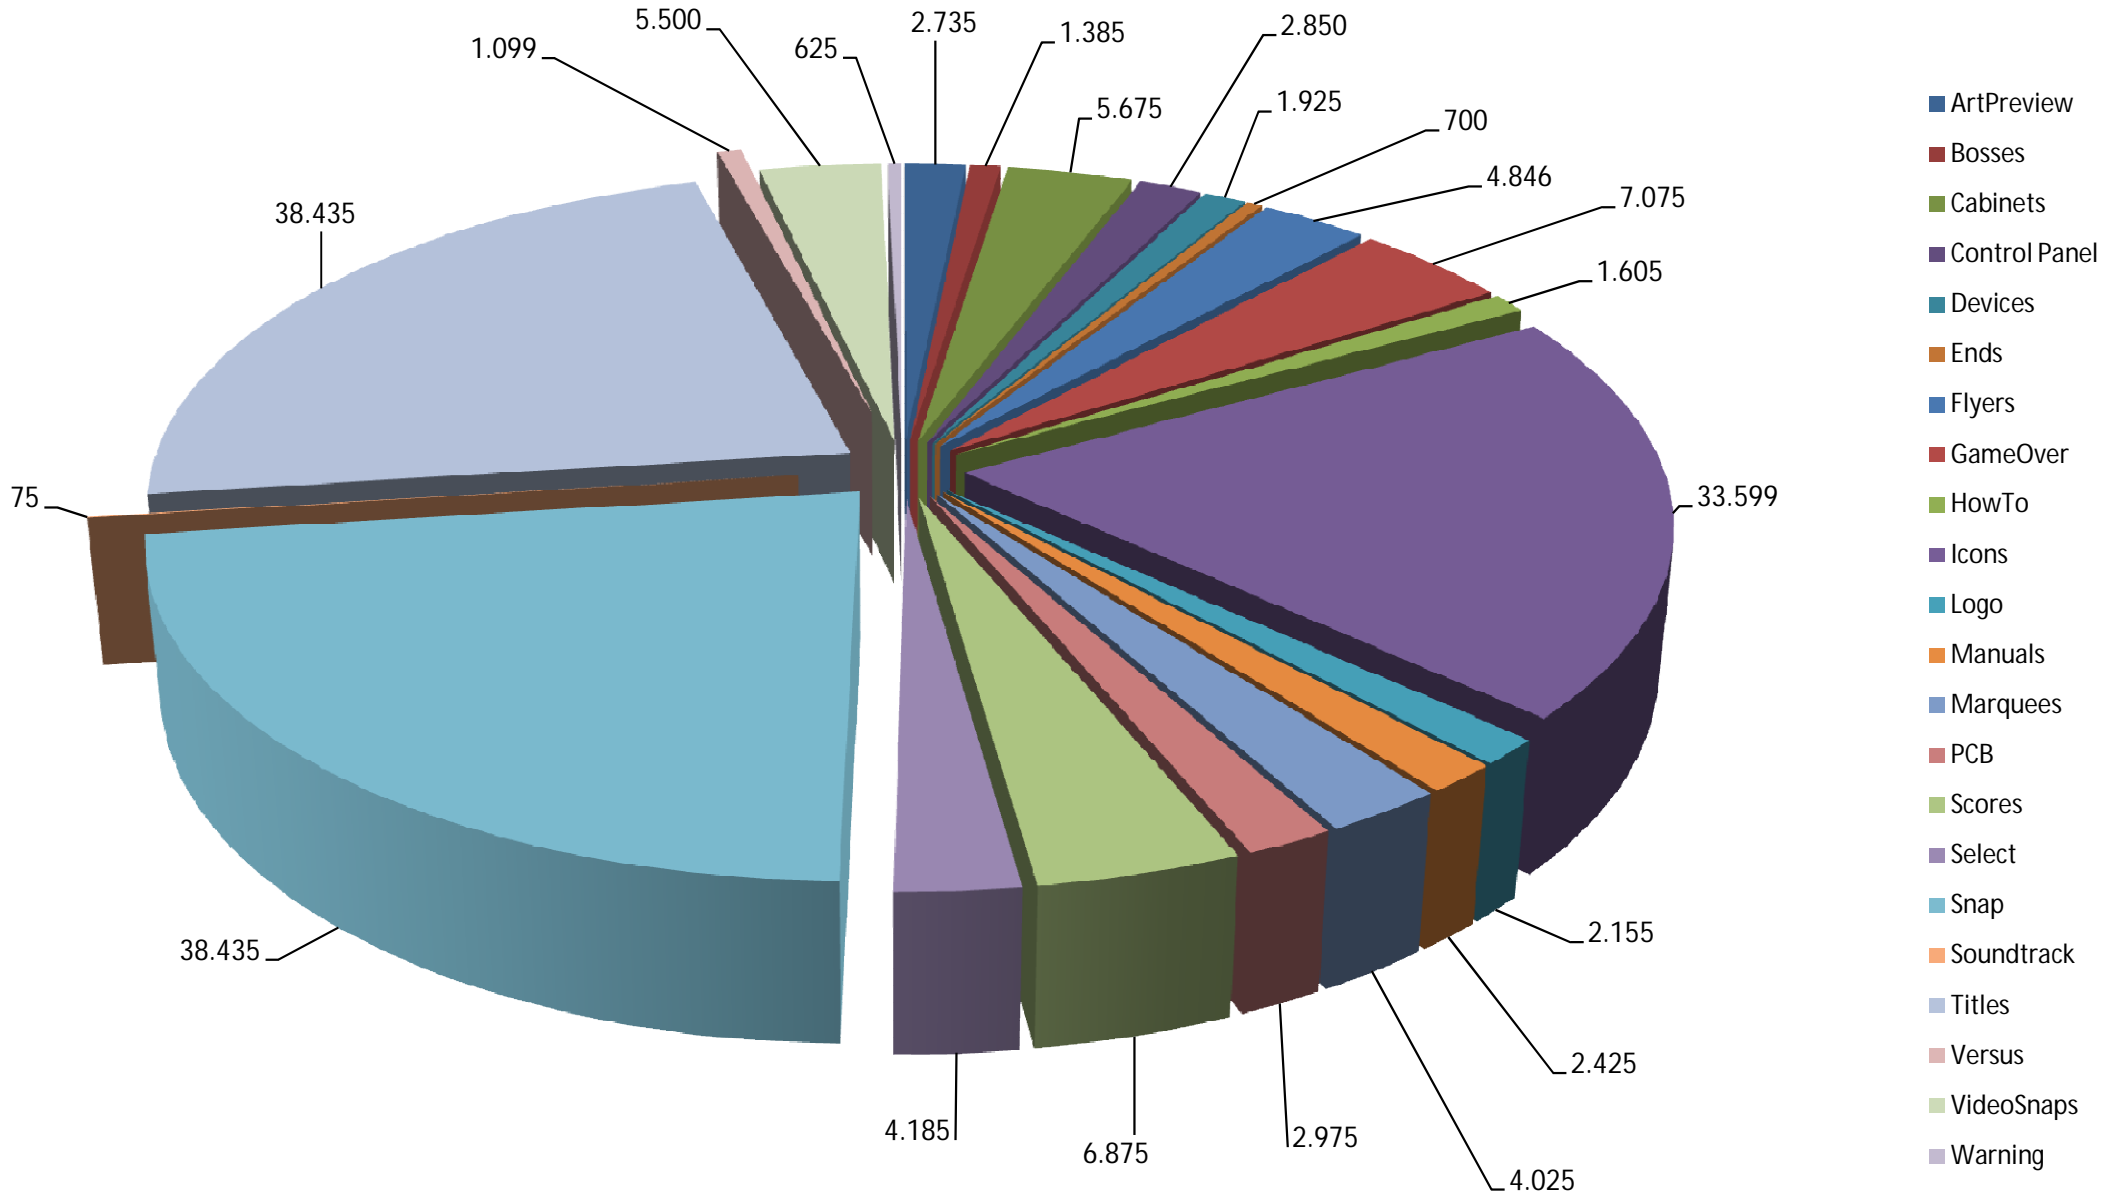

SOFTWARE LIST SNAPSHOTS (update 0.191 20171119)

#	set	manufacturer	description	# software	# png	# miss	latest upd	latest add	titles	covers	manuals	video
1	3do_m2	3DO Company	3DO (1991)	1	1	0	08/06/2016	08/06/2016	1	0	0	0
2	32x	Sega	32x (1994)	203	203	0	11/09/2014	06/11/2016	203	27	30	32
3	a800	Atari	800 (1979)	447	447	0	06/11/2016	06/11/2016	100	0	0	22
4	a800_flop	Atari	800 (1979)	40	40	0	16/11/2016	16/11/2016	40	0	0	0
5	a2600_cart	Atari	2600 Cart (1977)	1538	1538	0	06/11/2016	06/11/2016	100	249	50	65
6	a2600_cass	Atari	2600 Cass (1977)	51	51	0	19/02/2013	22/05/2016	0	8	0	0
7	a5200	Atari	5200 (1982)	106	106	0	05/02/2017	05/02/2017	106	72	93	102
8	a7800	Atari	7800 (1986)	157	157	0	13/03/2016	06/11/2016	157	47	52	79
9	abc80_cass	Luxor	Datorer ABC80 (1978)	2	1	-1	18/09/2015	18/09/2015		0	0	0
10	abc80_flop	Luxor	Datorer ABC80 (1978)	9	6	-3	18/09/2015	18/09/2015		0	0	0
11	abc800	Luxor	Datorer ABC800 (1981)	16	16	0	25/07/2011	25/07/2011		0	0	0
12	abc806	Luxor	Datorer ABC806 (1983)	4	4	0	28/09/2011	28/09/2011		0	0	0
13	abc1600	Luxor	ABC1600 (1985)	1	1	0	28/09/2011	28/09/2011		0	0	0
14	adam_cart	Coleco	Adam Cart (1982)	12	12	0	27/10/2013	27/10/2013	12	0	0	0
15	adam_cass	Coleco	Adam Cass (1982)	79	18	-61	27/10/2013	27/10/2013	18	0	13	0
16	adam_flop	Coleco	Adam Floppy (1982)	1431	0	-1431	25/03/2016	25/03/2016	0	0	0	184
17	advision	Entex Industries	Adventure Vision (1982)	4	4	0	02/04/2012	20/04/2016	4	3	4	4
18	aim65_cart	Rockwell	AIM 65 (1977)	8	8	0	04/03/2017	04/03/2017		0	5	0
19	aleste	Patisonic	Aleste 520EX (1993)	3	3	0	09/06/2016	09/06/2016		0	0	0
20	alice32	Matra & Hachette	Alice 32 (1984)	58	25	-33	20/11/2011	16/11/2016		0	0	0
21	alice90	Matra & Hachette	Alice 90 (1985)	9	9	0	20/11/2011	20/11/2011		0	0	0
22	alphatro_cart	Triumph-Adler	Alphatronic PC Cart (1983)	2	2	0	19/10/2017	19/10/2017	2	0	0	0
23	alphatro_flop	Triumph-Adler	Alphatronic PC Floppy (1983)	2	2	0	19/10/2017	19/10/2017	2	0	0	0
24	altos5	Altos	Altos 5 (1982)	3	3	0	08/06/2016	08/06/2016		0	0	0
25	ampro	Ampro	Little Z80 Board (1980)	4	4	0	08/06/2016	08/06/2016		0	0	0
26	apc	NEC	Advanced PC (1982)	32	32	0	18/02/2013	18/02/2013		0	0	0
27	apfm1000	APF	Electronics F-1000 (1978)	20	20	0	21/09/2014	21/09/2014	20	0	0	0
28	apple2	Apple	Apple][(1977)	600	85	-515	22/02/2013	06/11/2016	85	0	40	0
29	apple2gs	Apple	Apple][gs (1986)	472	250	-222	09/06/2016	09/06/2016	250	0	0	0
30	apple3	Apple	Apple /// (1980)	20	20	0	14/10/2017	14/10/2017	20	0	0	0
31	aquarius	Mattel	Aquarius (1983)	23	23	0	22/02/2013	22/02/2013	23	0	0	0
32	arcadia	Bandai	Arcadia (1982)	62	62	0	06/11/2016	06/11/2016	62	0	0	0
33	astrocde	Bally	Professional Arcade (1978)	127	127	0	28/03/2016	22/05/2016		0	22	0
34	atom_flop	Acorn	Atom (1979)	14	10	-4	24/03/2016	24/03/2016	0	0	0	0
35	atom_rom	Acorn	Atom (1979)	39	7	-32	24/03/2016	02/03/2017	0	0	5	0
36	attache	Otrona	Attache (1982)	1	1	0	21/09/2014	21/09/2014	0	0	0	0
37	b2m	BNPO	Bashkiria 2M (1989)	3	3	0	09/06/2016	09/06/2016		0	0	0
38	bbc_flop_65c10	Acorn	BBC Master Turbo (1986)	1	1	0	13/09/2017	13/09/2017		0	0	0
39	bbc_flop_80186	Acorn	BBC Master 512 (1986)	4	4	0	13/09/2017	13/09/2017		0	0	0
40	bbc_flop_z80	Acorn	ABC 110 (1985)	4	4	0	13/09/2017	13/09/2017		0	0	0