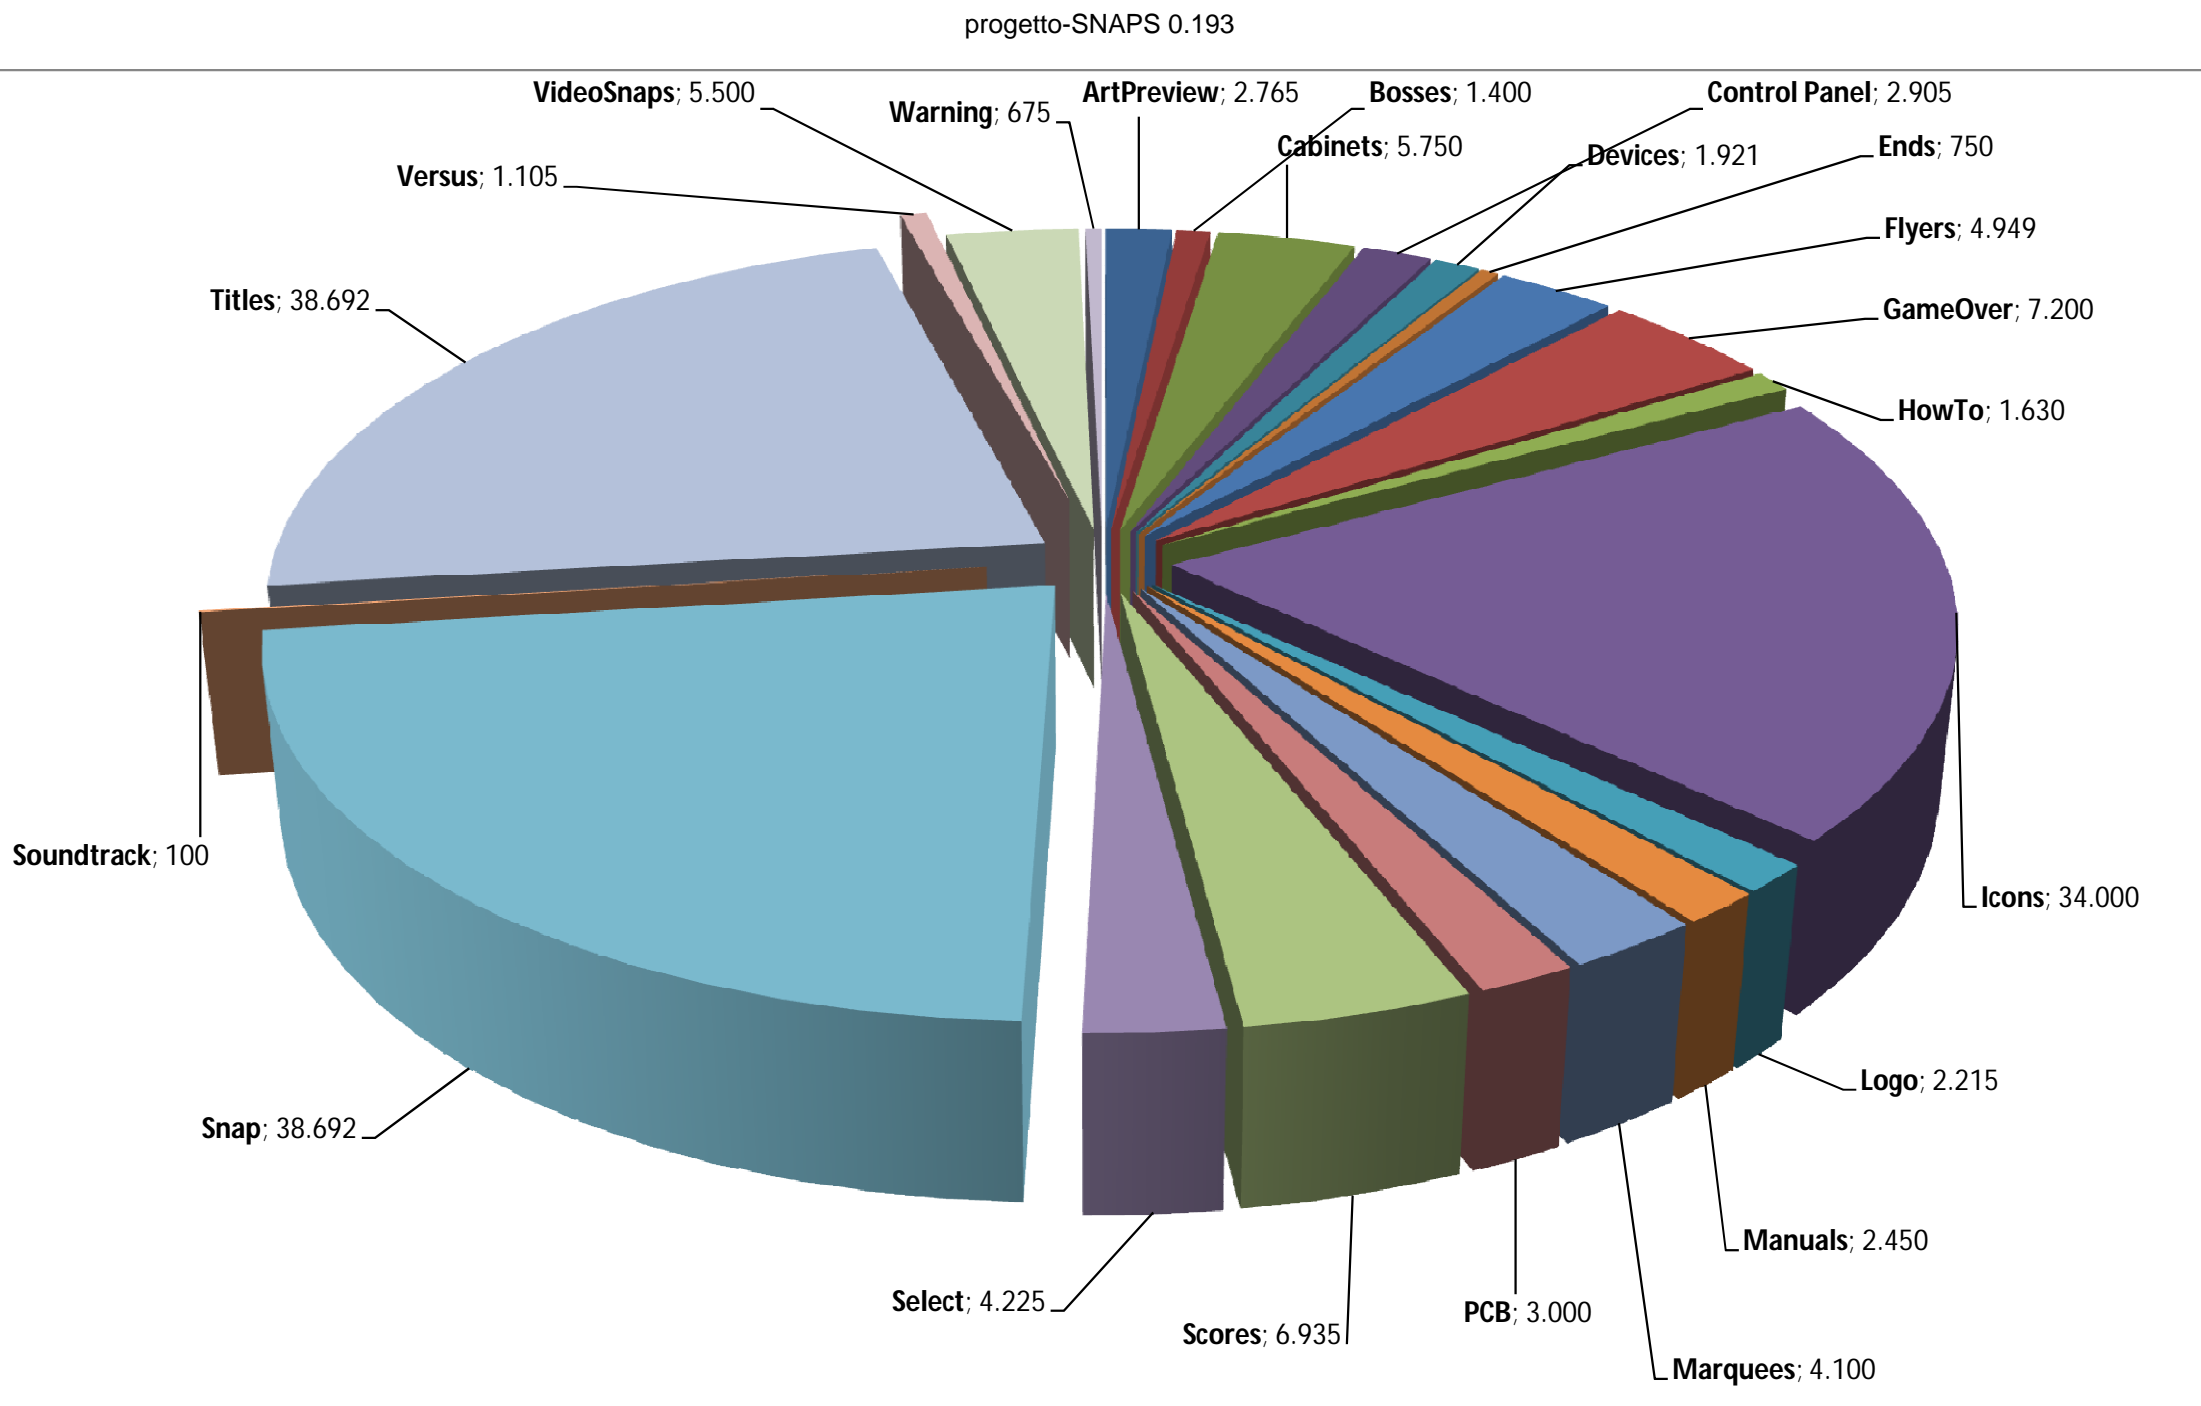

SOFTWARE LIST SNAPSHOTS (update 0.193 20170121)

#	set	manufacturer	description	# software	# png	# miss	latest upd	latest add	titles	covers	manuals	video
1	3do_m2	3DO Company	3DO (1991)	1	1	0	08/06/2016	08/06/2016	1	0	0	0
2	32x	Sega	32x (1994)	203	203	0	11/09/2014	06/11/2016	203	27	30	32
3	a800	Atari	800 (1979)	447	447	0	06/11/2016	06/11/2016	100	0	0	22
4	a800_flop	Atari	800 (1979)	40	40	0	16/11/2016	16/11/2016	40	0	0	0
5	a2600_cart	Atari	2600 Cart (1977)	1.538	1.538	0	06/11/2016	06/11/2016	100	249	50	65
6	a2600_cass	Atari	2600 Cass (1977)	51	51	0	19/02/2013	22/05/2016	0	8	0	0
7	a5200	Atari	5200 (1982)	106	106	0	05/02/2017	05/02/2017	107	72	93	102
8	a7800	Atari	7800 (1986)	157	157	0	13/03/2016	06/11/2016	157	47	52	79
9	abc80_cass	Luxor	Datorer ABC80 (1978)	2	1	-1	18/09/2015	18/09/2015		0	0	0
10	abc80_flop	Luxor	Datorer ABC80 (1978)	9	6	-3	18/09/2015	18/09/2015		0	0	0
11	abc800	Luxor	Datorer ABC800 (1981)	16	16	0	25/07/2011	25/07/2011		0	0	0
12	abc806	Luxor	Datorer ABC806 (1983)	4	4	0	28/09/2011	28/09/2011		0	0	0
13	abc1600	Luxor	ABC1600 (1985)	1	1	0	28/09/2011	28/09/2011		0	0	0
14	adam_cart	Coleco	Adam Cart (1982)	12	12	0	27/10/2013	27/10/2013	12	0	0	0
15	adam_cass	Coleco	Adam Cass (1982)	79	18	-61	27/10/2013	27/10/2013	18	0	13	0
16	adam_flop	Coleco	Adam Floppy (1982)	1.431	0	-1.431	25/03/2016	25/03/2016	0	0	0	184
17	advision	Entex Industries	Adventure Vision (1982)	4	4	0	02/04/2012	20/04/2016	4	3	4	4
18	aim65_cart	Rockwell	AIM 65 (1977)	8	8	0	04/03/2017	04/03/2017		0	5	0
19	aleste	Patisonic	Aleste 520EX (1993)	3	3	0	09/06/2016	09/06/2016		0	0	0
20	alice32	Matra & Hachette	Alice 32 (1984)	58	25	-33	20/11/2011	16/11/2016		0	0	0
21	alice90	Matra & Hachette	Alice 90 (1985)	9	9	0	20/11/2011	20/11/2011		0	0	0
22	alphatro_cart	Triumph-Adler	Alphatronic PC Cart (1983)	2	2	0	19/10/2017	19/10/2017	2	0	0	0
23	alphatro_flop	Triumph-Adler	Alphatronic PC Floppy (1983)	2	2	0	19/10/2017	19/10/2017	2	0	0	0
24	altos5	Altos	Altos 5 (1982)	3	3	0	08/06/2016	08/06/2016		0	0	0
25	ampro	Ampro	Little Z80 Board (1980)	4	4	0	08/06/2016	08/06/2016		0	0	0
26	apc	NEC	Advanced PC (1982)	32	32	0	18/02/2013	18/02/2013		0	0	0
27	apfm1000	APF	Electronics F-1000 (1978)	20	20	0	21/09/2014	21/09/2014	20	0	0	0
28	apple2	Apple	Apple][(1977)	600	85	-515	22/02/2013	06/11/2016	85	0	40	0
29	apple2gs	Apple	Apple][gs (1986)	472	250	-222	09/06/2016	09/06/2016	250	0	0	0
30	apple3	Apple	Apple /// (1980)	20	20	0	14/10/2017	14/10/2017	20	0	0	0
31	aquarius	Mattel	Aquarius (1983)	23	23	0	24/12/2017	22/02/2013	23	0	12	0
32	arcadia	Bandai	Arcadia (1982)	62	62	0	06/11/2016	06/11/2016	62	0	0	0
33	astrocde	Bally	Professional Arcade (1978)	127	127	0	28/03/2016	22/05/2016		0	22	0
34	atom_flop	Acorn	Atom (1979)	14	10	-4	24/03/2016	24/03/2016	0	0	0	0
35	atom_rom	Acorn	Atom (1979)	39	7	-32	24/03/2016	02/03/2017	0	0	5	0
36	attache	Otrona	Attache (1982)	1	1	0	21/09/2014	21/09/2014	0	0	0	0
37	b2m	BNPO	Bashkiria 2M (1989)	3	3	0	09/06/2016	09/06/2016		0	0	0
38	bbc_flop_65c10	Acorn	BBC Master Turbo (1986)	1	1	0	13/09/2017	13/09/2017		0	0	0
39	bbc_flop_80186	Acorn	BBC Master 512 (1986)	4	4	0	13/09/2017	13/09/2017		0	0	0
40	bbc_flop_z80	Acorn	ABC 110 (1985)	4	4	0	13/09/2017	13/09/2017		0	0	0